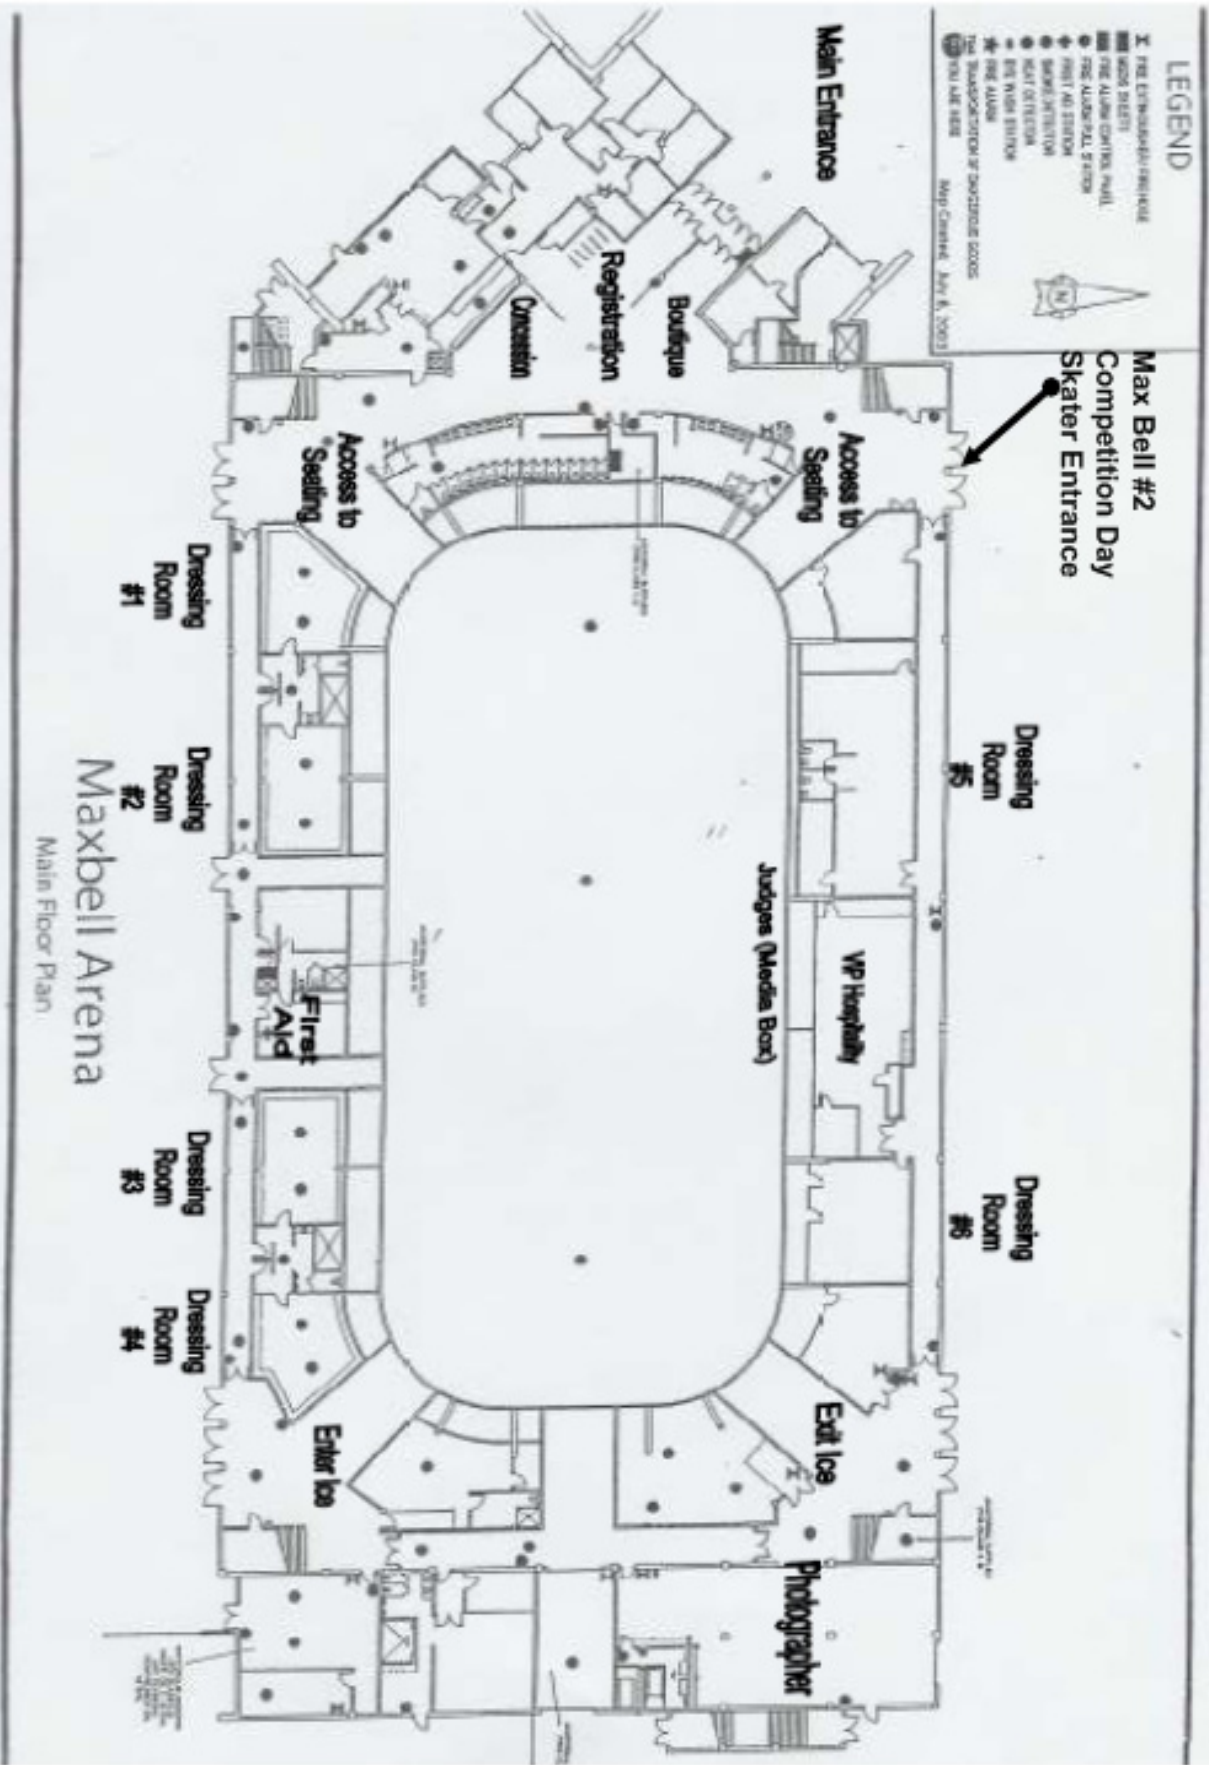

**LEGEND**

- FIRE EXTINGUISHER/EXTINGUISHER
- SEAT BELT
- FIRE ALARM CONTROL PANEL
- FIRE ALARM CALL STATION
- FIRST AID STATION
- SMOKE DETECTOR
- SEAT DETECTOR
- EXIT LIGHT STATION
- FIRE ALARM
- THE SUBSCRIPTION OF DANGEROUS GOODS
- YOU ARE HERE

Map Created: May 8, 2003

Max Bell #2  
Competition Day  
Skater Entrance